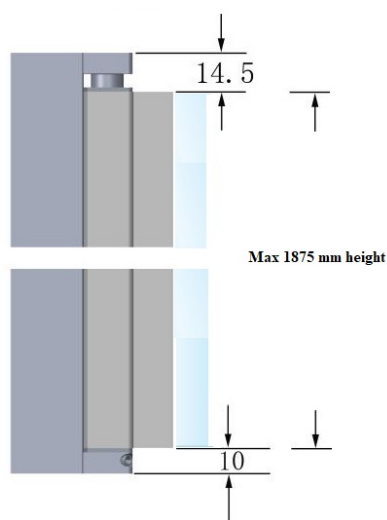

PRODUCT SHEET

Description:

Lift Hinge "Square" Wall/Glass, Black Finish, 1,9 Meters, All Accessories

Item number:

15.22.992-0

Units	Box	Carton	HS Code	Barcode
Set	1	10	8302100090	
				5704866439213

SISO A/S