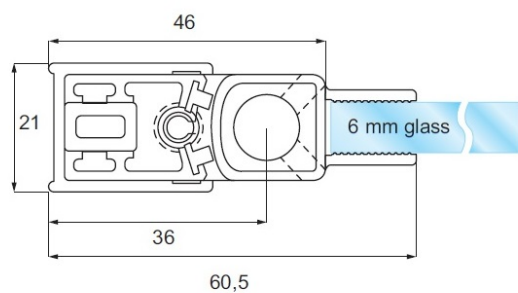

PRODUCT SHEET

Description:

Lift Hinge "Square" Wall/Glass, Black Finish, 1,9 Meters, All Accessories

Item number:

15.22.992-0

Units	Box	Carton	HS Code	Barcode
Set	1	10	8302100090	
				5704866439213

SISO A/S